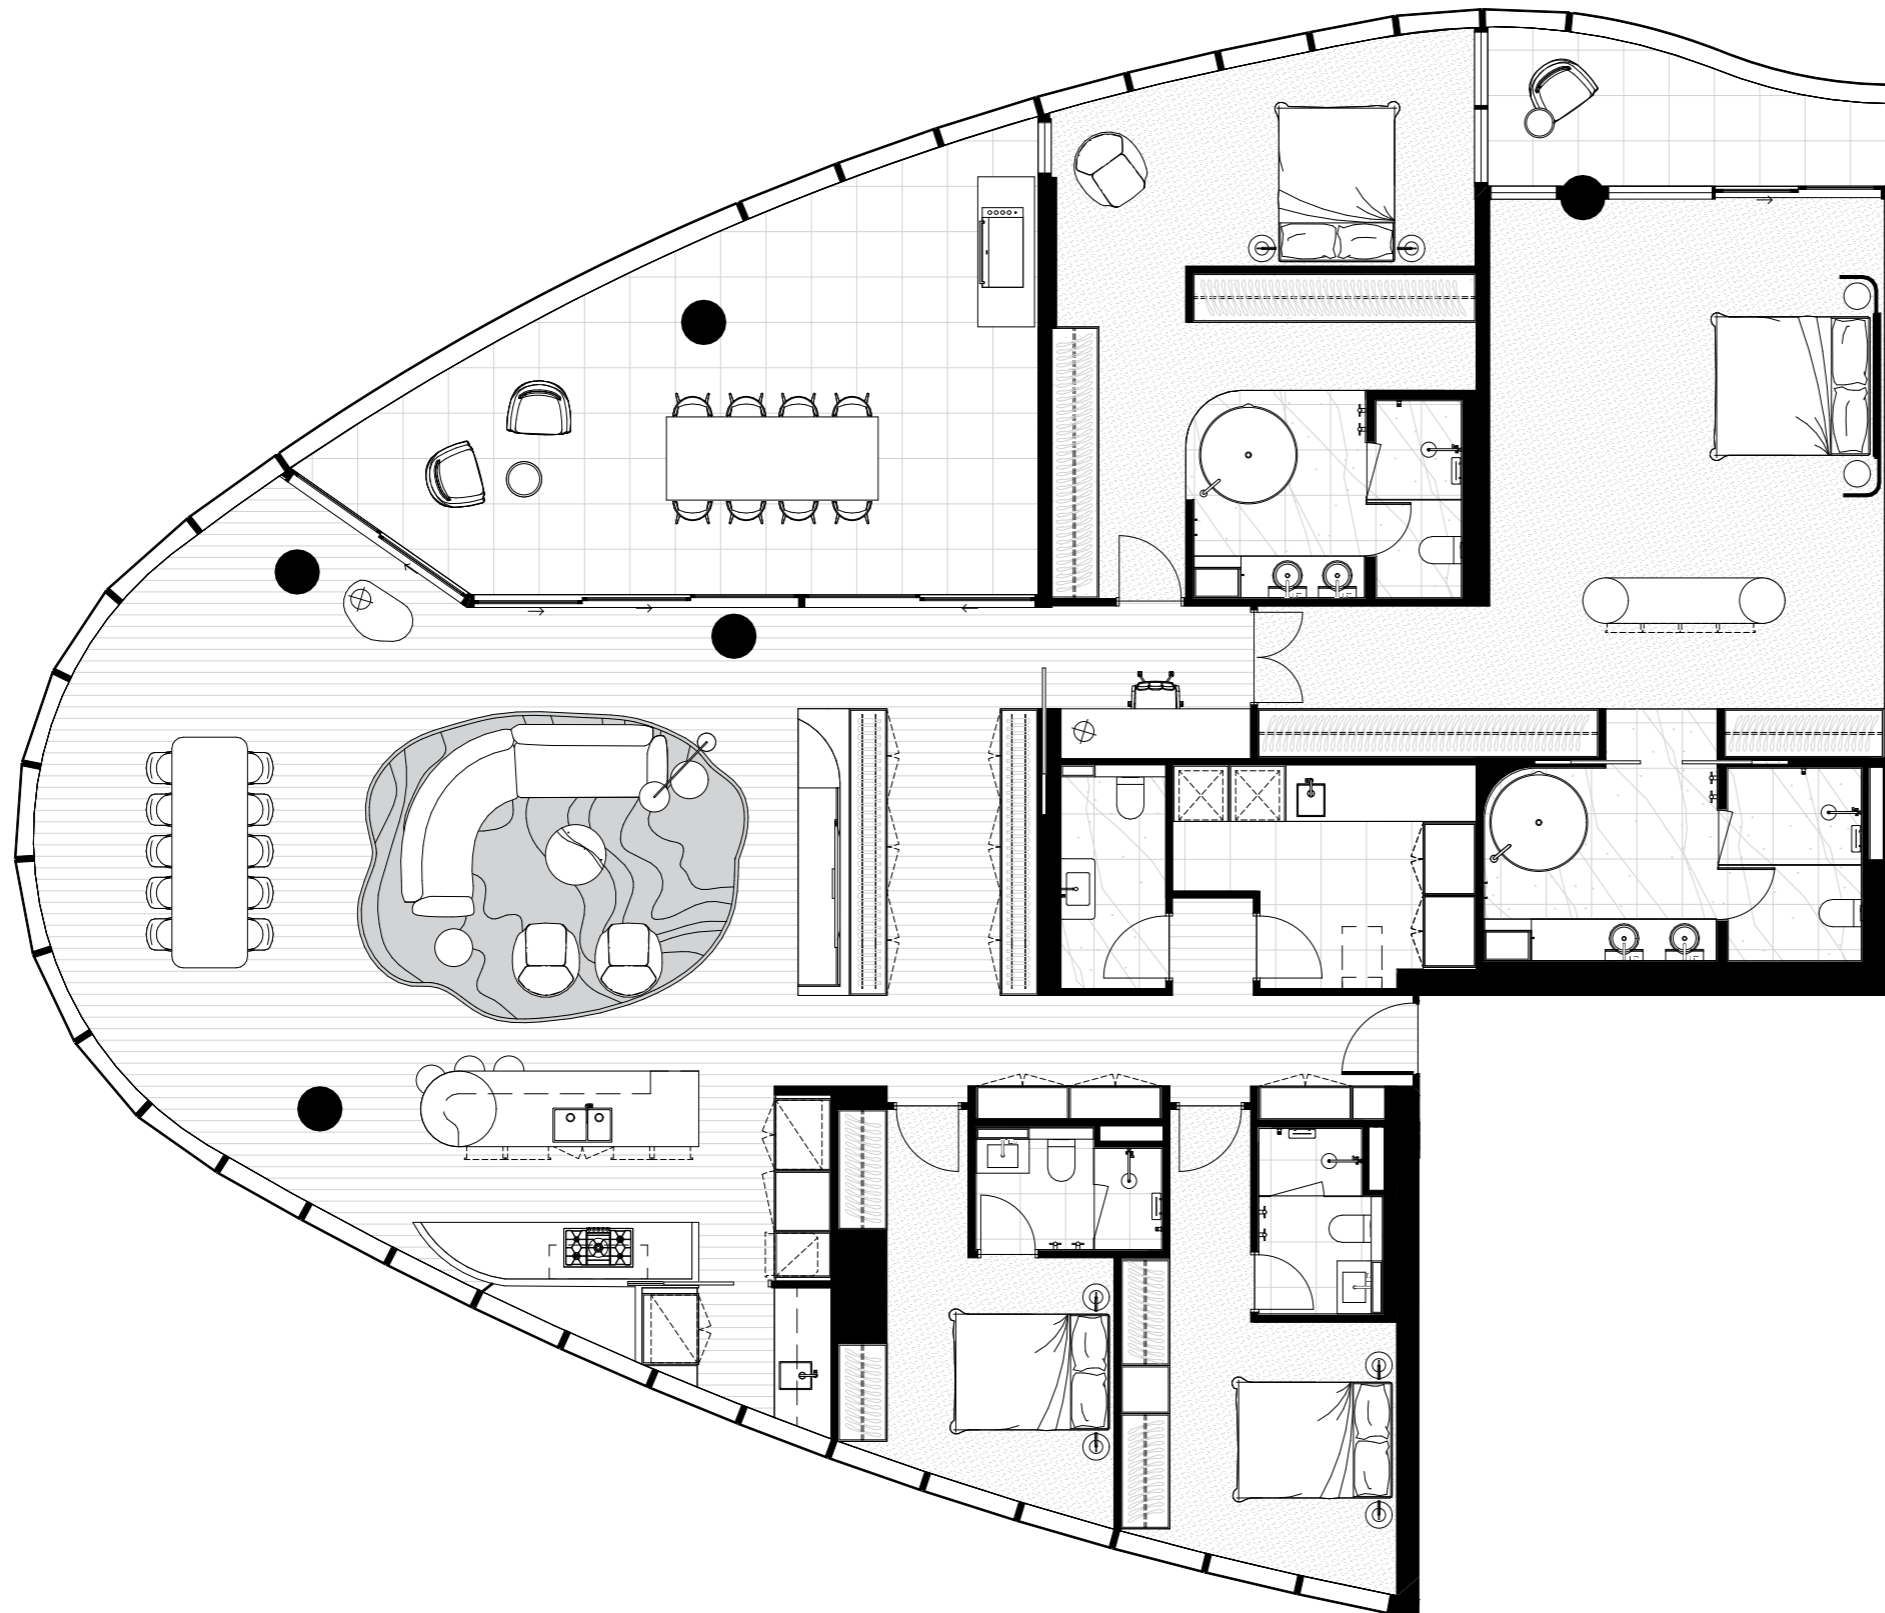

ROYALE

GOLD COAST

DIAMOND COLLECTION

PENTHOUSE
3001, 3101, 3201, 3301, 3401

LEVELS 30-34

4 BEDROOM

4.5 BATHROOM

3 CAR SPACES

INTERNAL 295M²

BALCONY 56M²

TOTAL 351M²

SCALE: 1:100 @ A3

ROYALEGC.COM.AU

1300 722 131

Prospective buyers must rely on the Contract and Disclosure Document for all matters describing the property to be sold including the apartment location, level, size and layout together with all Finishes (fixtures and chattels). Loose furniture and planters have been shown in the plan for illustrative purposes only and do not form part of the property offered for sale. Plan shown with optional upgrades of TV & wine cabinetry.