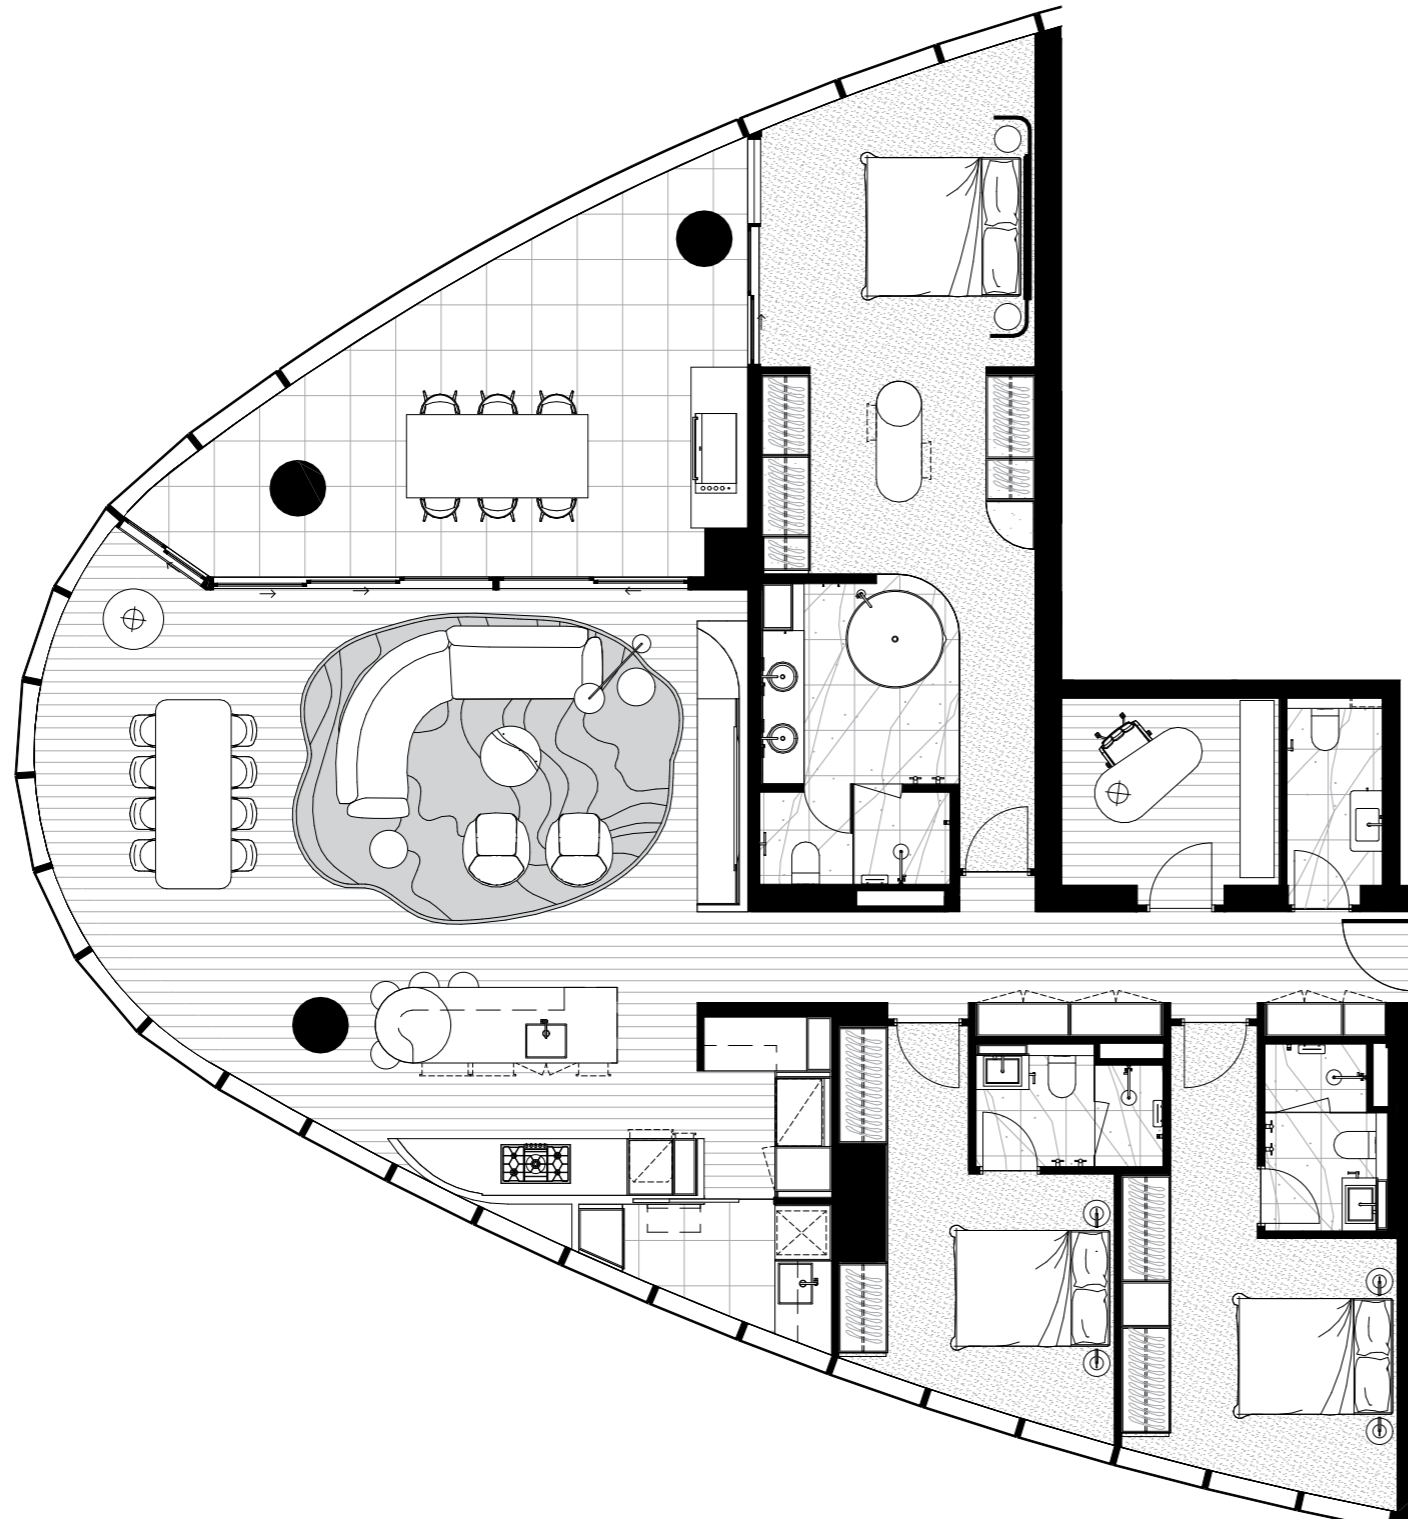

ROYALE

GOLD COAST

PEARL COLLECTION

APARTMENT TYPE 3A
601, 701, 801, 901, 1001,
1101, 1201, 1301, 1401, 1501
2701, 2801, 2901

LEVELS 6-15 / 27-29

3 BEDROOM + MPR

3.5 BATHROOM

2 CAR SPACES

INTERNAL 193M²

BALCONY 33M²

TOTAL 226M²

SCALE: 1:100 @ A3

ROYALEGC.COM.AU

1300 722 131

Prospective buyers must rely on the Contract and Disclosure Document for all matters describing the property to be sold including the apartment location, level, size and layout together with all Finishes (fixtures and chattels). Loose furniture and planters have been shown in the plan for illustrative purposes only and do not form part of the property offered for sale. Plan shown with optional upgrades of TV cabinetry & BBQ.